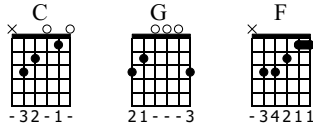

# Lick of the Month (Nov) in C

Jeffery Smith

Standard tuning

♩ = 100

E-Gt

1 C G C F

*mf* *let ring*

TAB: 3 3 2 | 0 2 0 2 | 3 0 3 2 0 2 | 3 3 3 0 2 0 3

C

5 *let ring*

TAB: 0 2